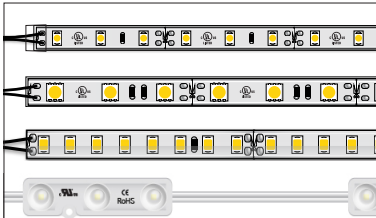

STRIP LIGHTING / MODULES

3528-12V-60-OUT 60 LEDS/M | 12V DC | 4.8 Watts/M | 3528 LED Chips | 50mm cut length | W8" x H1.5"