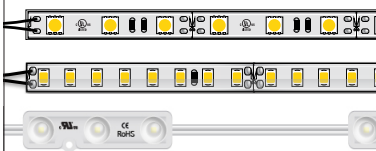

5050-12V-48-MP 48 LEDS/M | 12V DC | 11.5 Watts/M | 5050 LED Chips | 50mm cut length | W10" x H1.5"