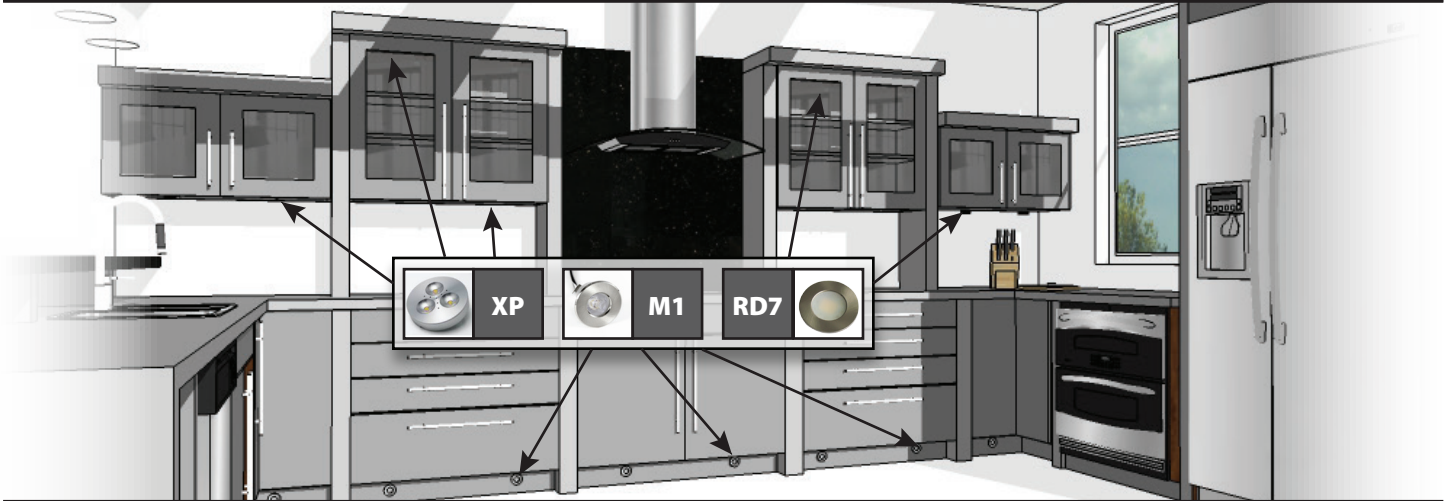

LED Cabinet Puck Light Installation Guide

Recommended recessed puck light every 18 inches

JOB#

LED CABINET LIGHTS

PUCK DESIGN	CHOOSE FINISH	CHOOSE LIGHT COLOUR	CALCULATIONS
 <p>M1 PUCK LIGHT CUT-OUT: 1 3/8 in. DIMENSIONS: Ø1.54 x H.94 in.</p>	<input type="checkbox"/> BLACK ROUND <input type="checkbox"/> WHITE ROUND <input type="checkbox"/> BRUSHED NICKEL ROUND <input type="checkbox"/> BLACK SQUARE <input type="checkbox"/> WHITE SQUARE <input type="checkbox"/> BRUSHED NICKEL SQUARE	<input type="checkbox"/> 3000K Warm White <input type="checkbox"/> 6000K Cool White	<p>VOLTAGE: 12V DC WATTAGE: 1W SPREAD: 45° LUMENS: 95</p> <p>WATTS: 1 X QTY: = TOTAL WATTAGE:</p>
 <p>RD7 PUCK LIGHT CUT-OUT: 1.75 in. DIMENSIONS: Ø1.97 x 0.75 in.</p>	<p>INCLUDES: Recessed trim ring</p> <input type="checkbox"/> WHITE <input type="checkbox"/> BLACK <input type="checkbox"/> BRUSHED NICKEL SURFACE <input type="checkbox"/> BRUSHED NICKEL RECESSED	<input type="checkbox"/> 2700K Candlelight <input type="checkbox"/> 3000K Warm White <input type="checkbox"/> 4500K Natural White <input type="checkbox"/> 6000K Cool White	<p>VOLTAGE: 12V DC WATTAGE: 2W SPREAD: 120° LUMENS: 200</p> <p>WATTS: 2 X QTY: = TOTAL WATTAGE:</p>
 <p>XP PUCK LIGHT CUT-OUT: 2.5 in. DIMENSIONS: Ø2.75 x 0.53 in.</p>	<p>INCLUDES: Matching surface mount bezel Recessed & surface mountable</p> <input type="checkbox"/> POWDER COATED BLACK <input type="checkbox"/> POWDER COATED WHITE <input type="checkbox"/> BRUSHED CHROME	<input type="checkbox"/> 3000K Warm White <input type="checkbox"/> 6000K Cool White	<p>VOLTAGE: 12V DC WATTAGE: 3W SPREAD: 120° LUMENS: 290</p> <p>WATTS: 3 X QTY: = TOTAL WATTAGE:</p>